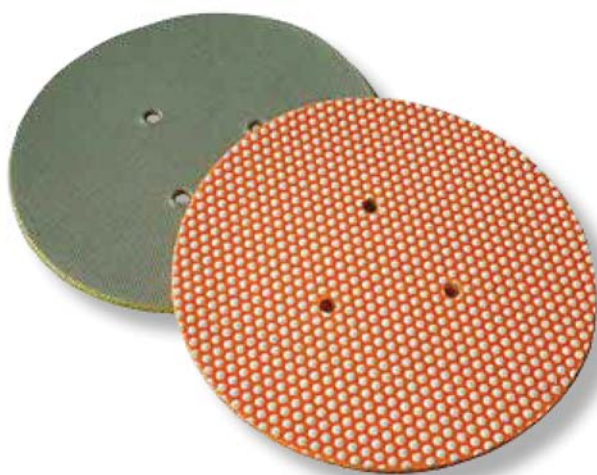

Accessories

KGS® back-up pads for AS70 S/A

COLOUR	CODE
BK	9999.00307
RD	9999.00308
YE	9999.00309

Other colours, see page 63