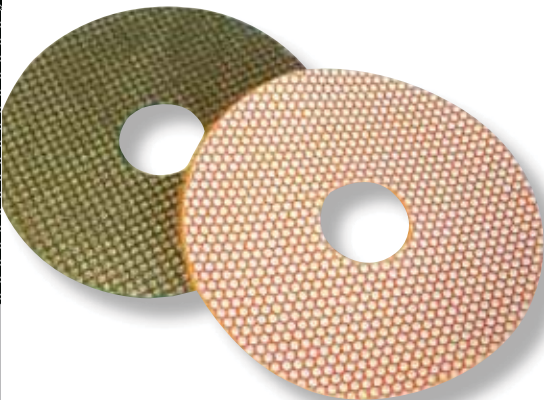


QRS DISCS
G M C S WET
KGS Flexis®
1001
Backing

Colour coded QRS.

Recommended speed

Max. 45m/s

Application

For grinding and polishing on granite, marble, softstone and composites.

KGS Flexis® discs ø75/25mm QRS

COLOUR/GRIT	CODE
60	1022.0200011
120	1022.0200012
200	1022.0200013
400	1022.0200014
500	1022.0200025
1500	1022.0200026
3000	1022.0200027

KGS Flexis® discs ø100/25mm QRS

COLOUR/GRIT	CODE
60	1023.0200111
120	1023.0200112
200	1023.0200113
400	1023.0200114
500	1023.0200215
1500	1023.0200216
3000	1023.0200217

Accessories
KGS® back-up pads QRS ø100mm M14

COLOUR	CODE
BK	8851.10033

KGS® back-up pads QRS M14 strong

ø mm	CODE
ø75	8851.10034
ø100	8851.10033
ø115	8851.004220
ø125	8851.10031

S/A, QRS & M14 DISCS

G M C S WET

KGS Flexis® AS70

1001

Backing

Self adhesive with 2 mm PLZ interlayer, colour coded QRS or M14 connection.

Recommended speed

Max. 45m/s.

Application

For grinding and polishing on granite, marble, softstone and composites.